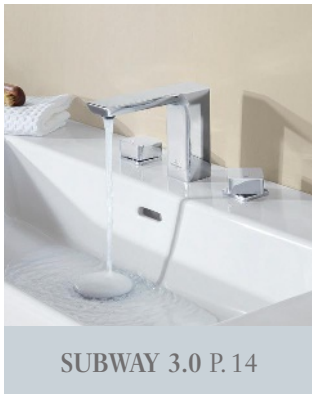

THE NEW TAPS AT A GLANCE

O.NOVO P. 6