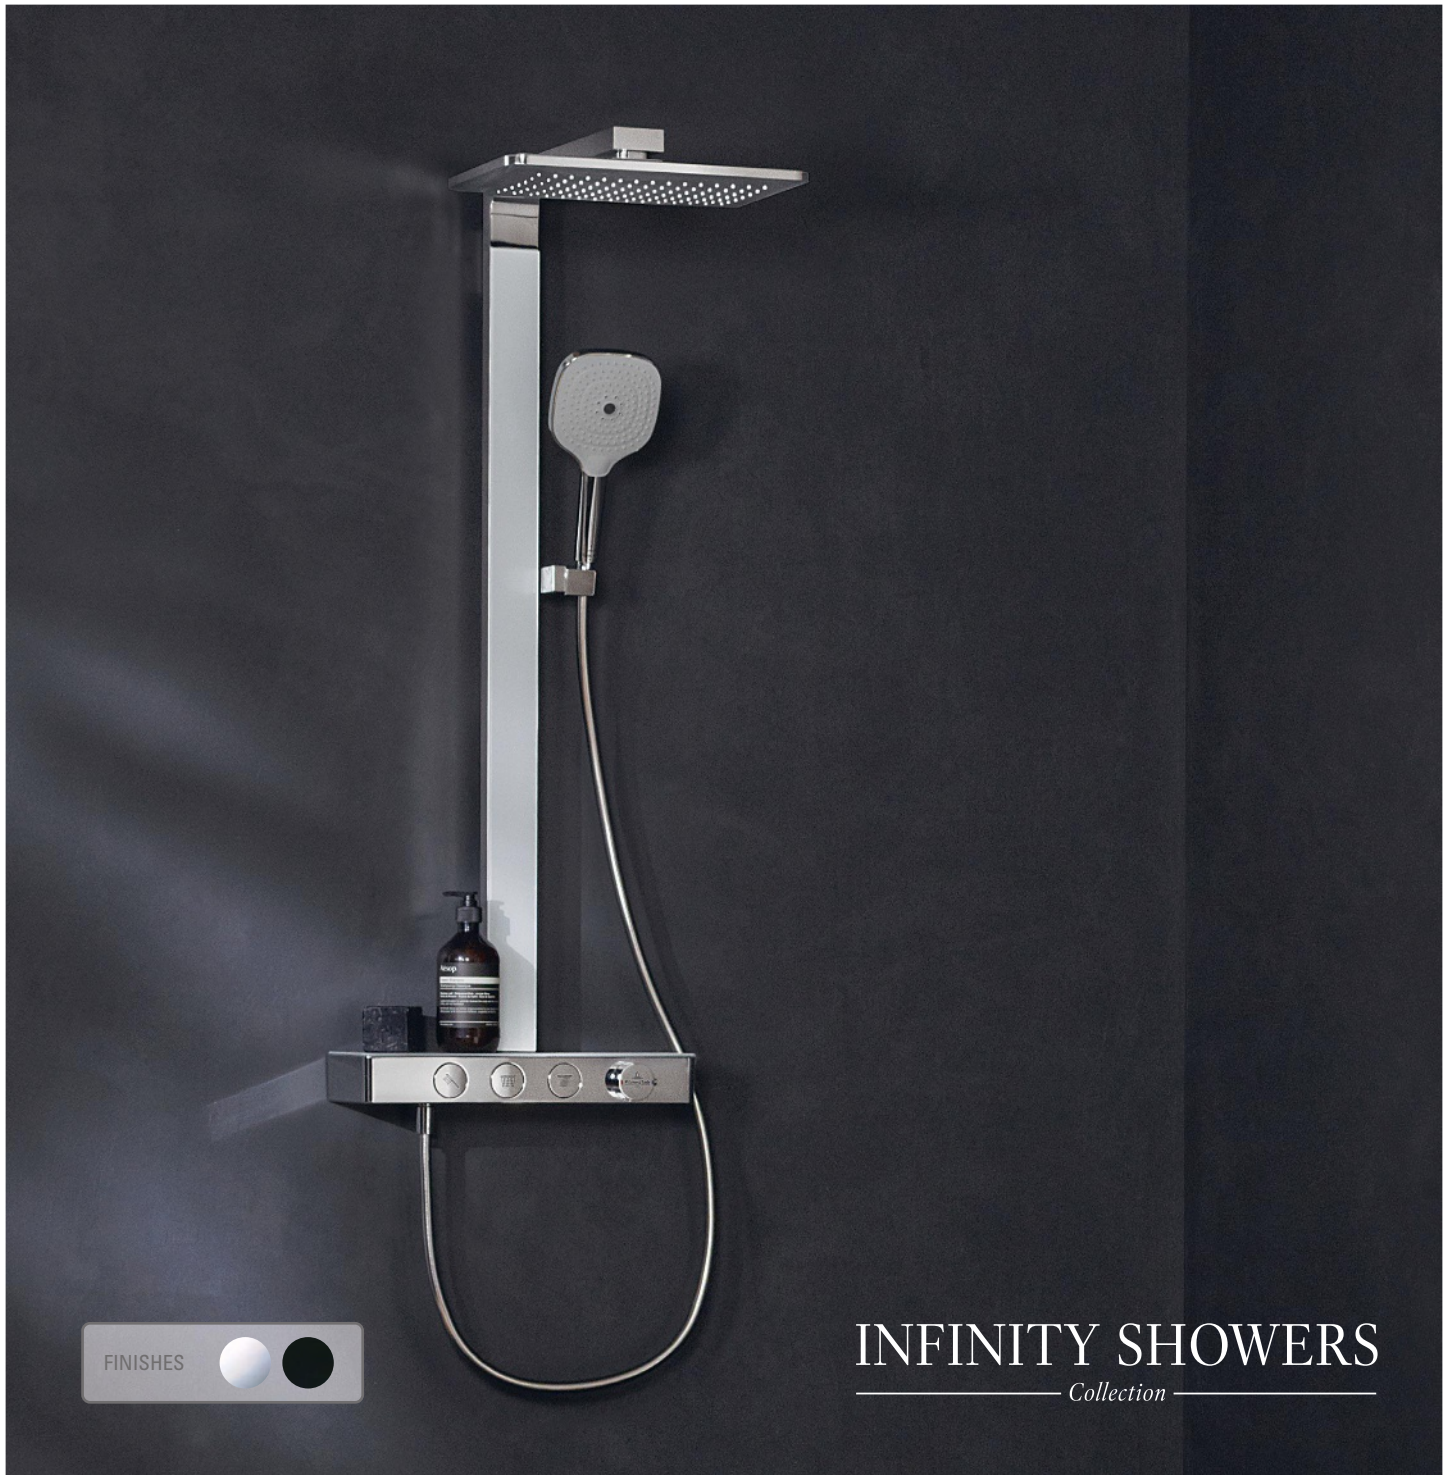

Infinity Showers

FOR A LUXURY SHOWERING EXPERIENCE EVERY DAY

Design for spa moments: With Infinity Showers, every shower feels like a visit to an exclusive spa resort. A shower fitting embodying high-quality aesthetics, superior workmanship and intuitive user-friendly design. Choose between various spray modes from relaxing to invigorating at the push of a button. For the ultimate in individual spa moments.