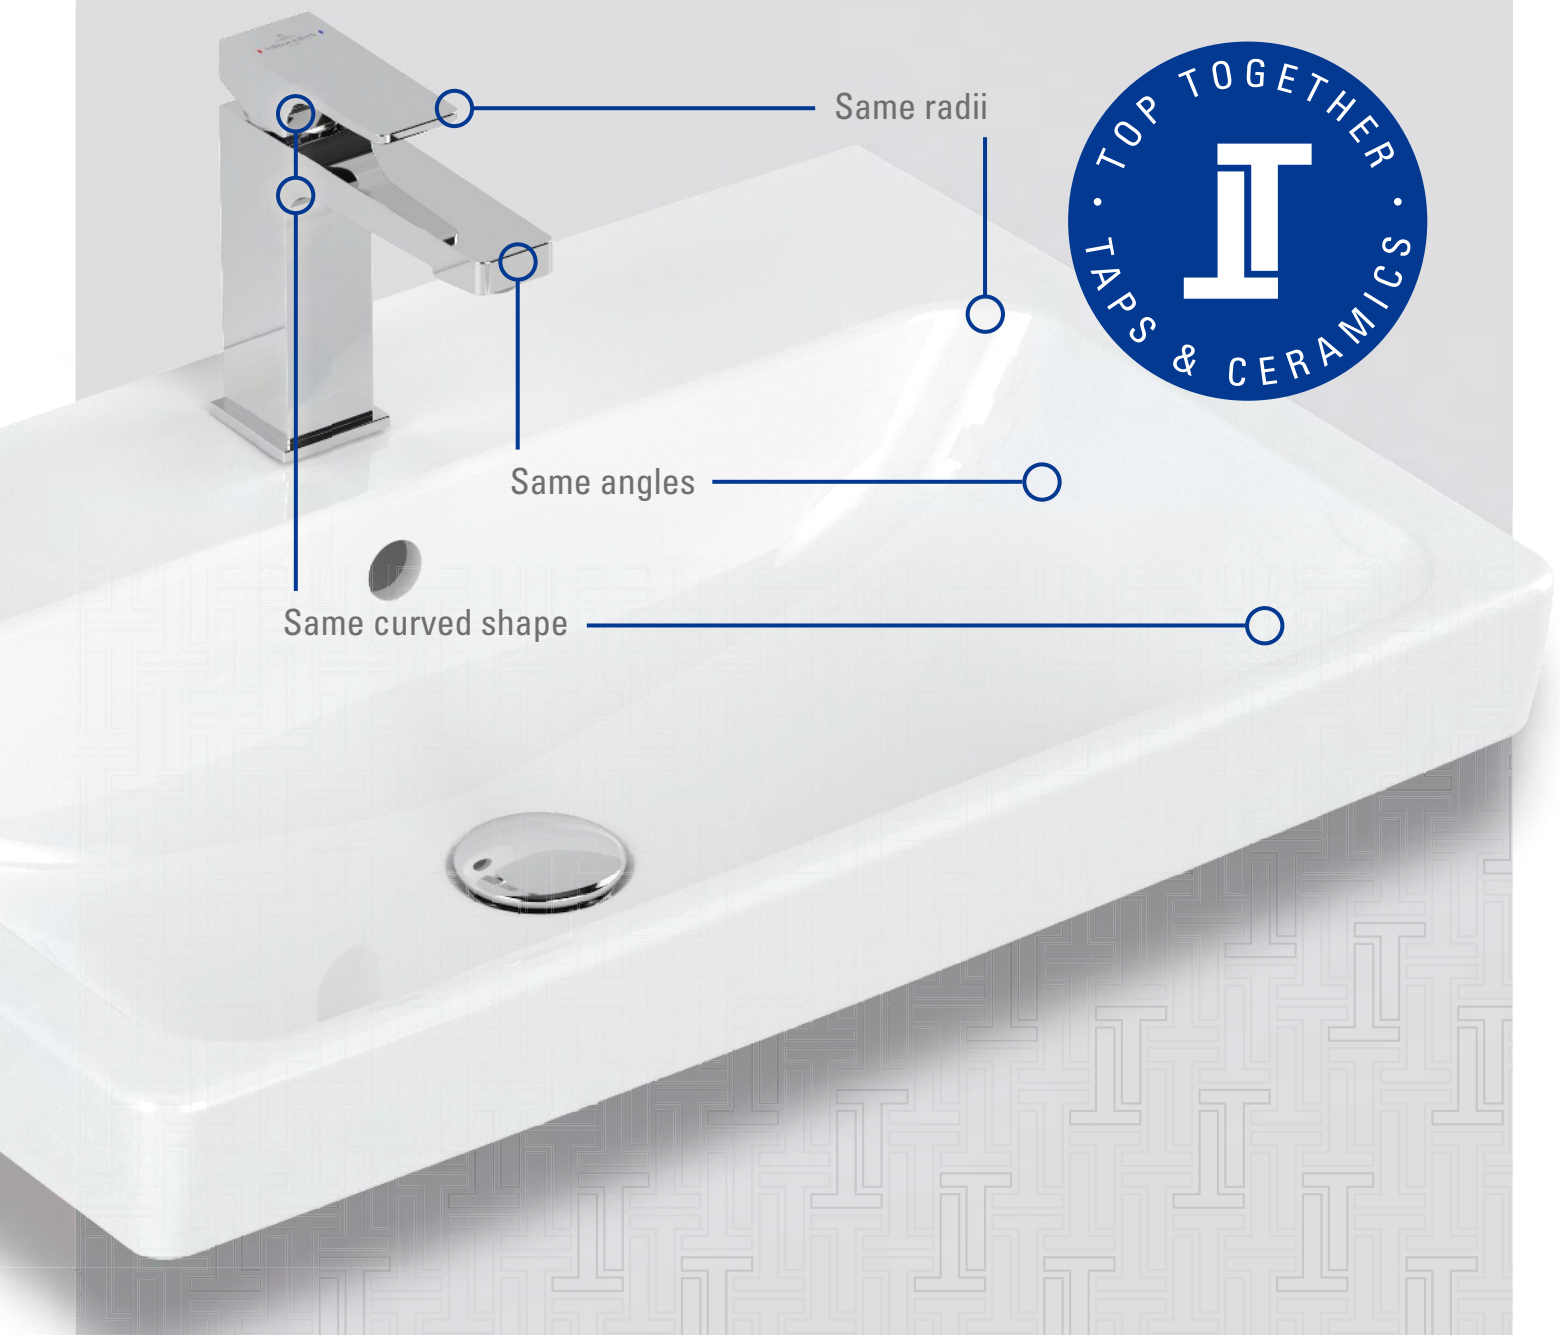

### FOR THE MOST DEMANDING REQUIREMENTS

A Villeroy & Boch bathroom reflects taste and style. It stands for durable quality and reliable functionality. Down to the smallest detail.

To offer your customers an absolutely high-quality bathroom installation, you can rely on Villeroy & Boch when it comes to selecting and recommending taps too. We are presenting a new range of taps, the first produced by our company: ideally coordinating with our bathroom collections, easy to install and in uncompromisingly high quality. Our Top Together label shows you immediately which Villeroy & Boch bathroom ceramics the taps coordinate with particularly well.

## IMPRESSIVE QUALITY

With Villeroy & Boch, you can be sure of making the right choice in every respect for taps too:

- Consumers perceive Villeroy & Boch as the quality brand for the entire bathroom
- Consumer readiness to invest in Villeroy & Boch products
- All components for bathroom planning and installation from a single source
- Professional support for installers
- High-quality and durable components from European market leaders
- Regular and strict quality controls
- Guaranteed compatibility of bathroom ceramics and taps in terms of design and functionality

## DESIGN AND FUNCTION IN PERFECT HARMONY

For an exceptionally harmonious look and optimum functionality, we ensure perfect coordination of taps and bathroom ceramics. We call this **Top Together**. This means, for example, that the angles, radii and curves of the taps are precisely tailored to those of the ceramics.