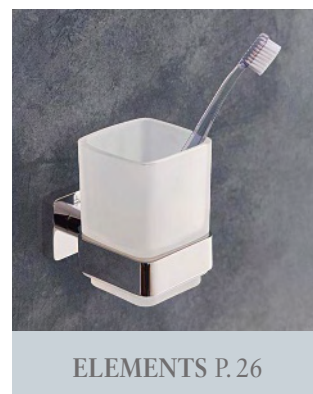

LOOP & FRIENDS P. 18