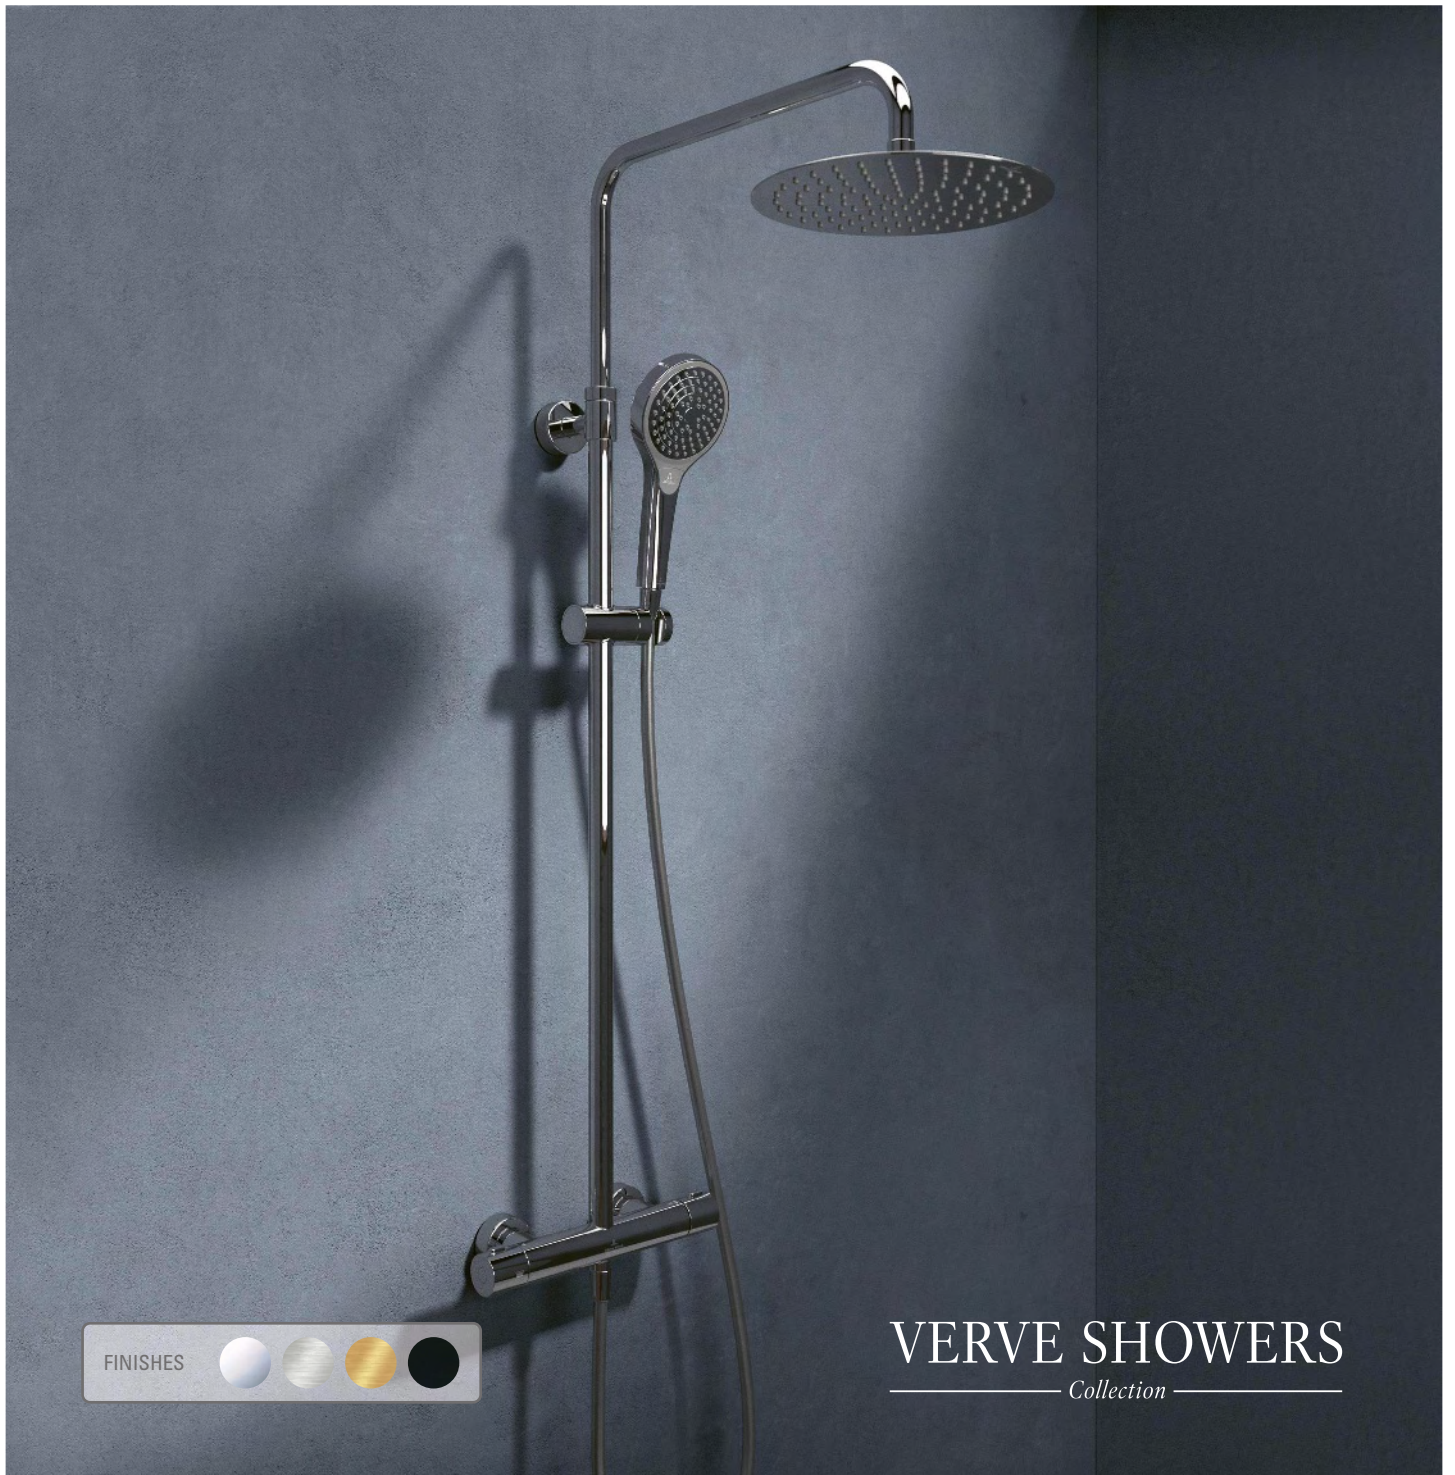

Elements portfolio

FOR EVERYONE  
WHO ENJOYS PLANNING DOWN  
TO THE SMALLEST DETAIL

**Design and functionality all the way:** It is the little, fine details that truly make your bathroom complete - such as towel hooks and soap dispensers. Elements Striking and Elements Tender offer a choice of two elegant styles that coordinate perfectly with our taps and ceramics. The attractive design of the two lines makes the final decision purely a question of style.

## ELEMENTS STRIKING DESIGN FACTS

- **Elements Striking** coordinates ideally with square taps
- **Elements Striking** available in Chrome, Brushed Nickel, Brushed Gold and Matt Black
- 13 products covering all areas of the bathroom

## ELEMENTS TENDER DESIGN FACTS

- **Elements Tender** harmonises perfectly with round taps
- **Elements Tender** available in Chrome
- 12 products covering all areas of the bathroom

Showers portfolio